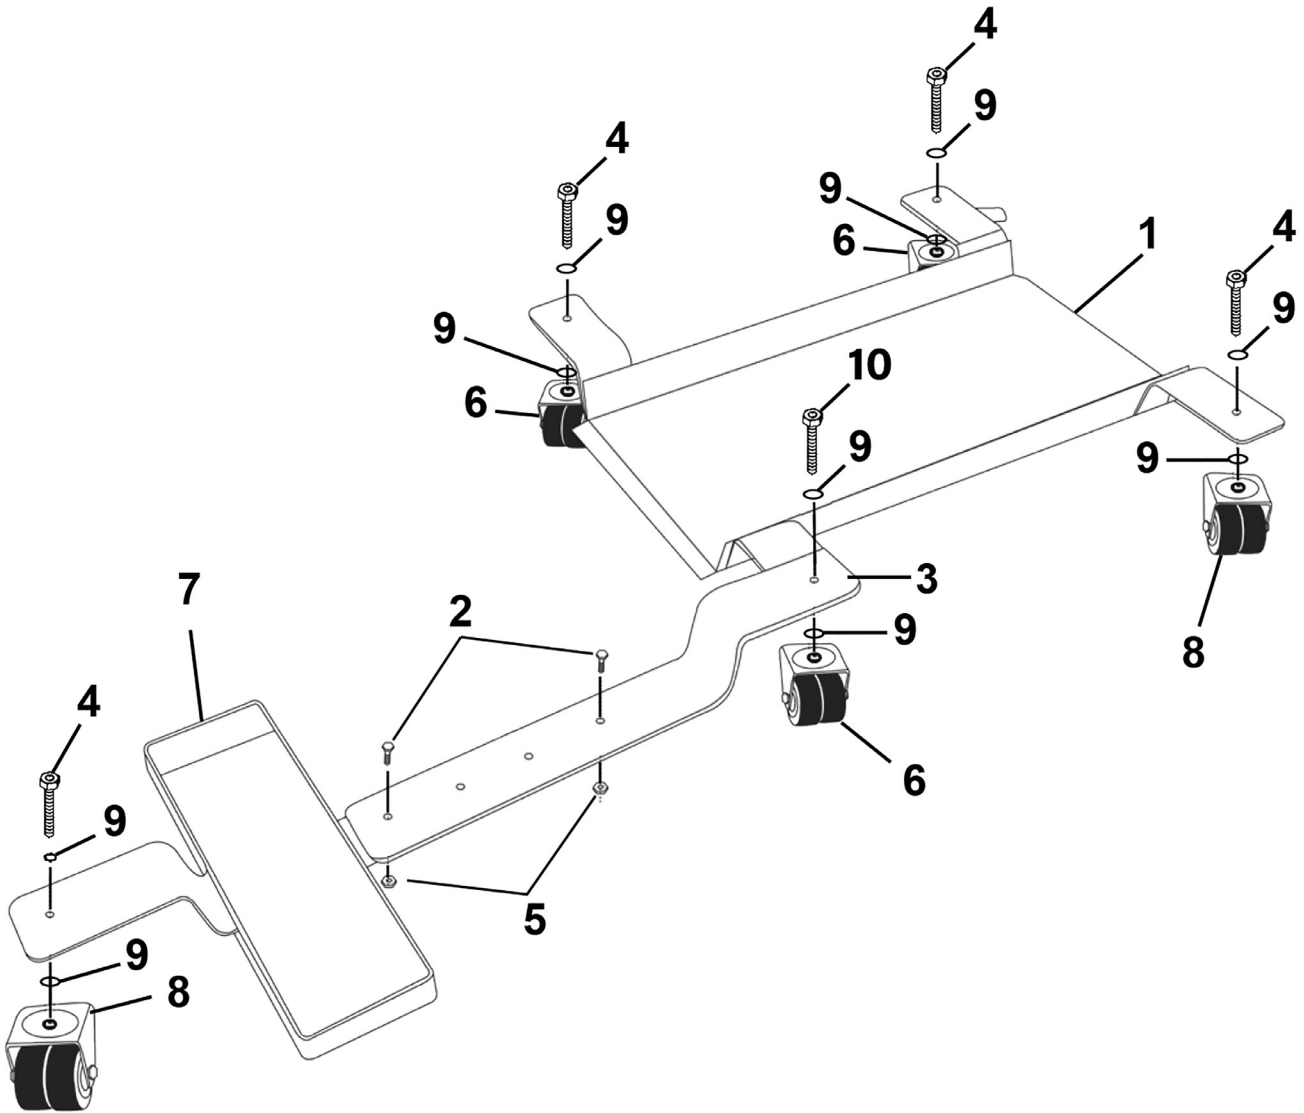

Parts Information:
Motorcycle Dolly Rear Wheel - Side Stand Type
Model No: MS0630

Item	Part No.	Description
1	MS0630.A	Platform for Arm
2	SS1015.S	Hex Head Set Screw M10 X 15 Zinc
3	MS0630.C	Arm
4	SCB1035.S	Socket Cap Bolt M10 x 35
5	SN10.S	Steel Nut M10 Zinc
6	MS0630.E	Swivel Castor

Item	Part No.	Description
7	MS0630.F	Platform
8	MS0630.G	Swivel Castor (c/w Brake)
9	FWM10.S	Flat Washer M10 Zinc
10	SCB1045.S	Socket Cap Bolt M10 X 45mm
--	NLN10.S	Nyloc Nut M10 Zinc (Not Shown)

NOTE: It is our policy to continually improve products and as such we reserve the right to alter data, specifications and component parts without prior notice. There may be alternative versions of this product, please contact us should you require this information.